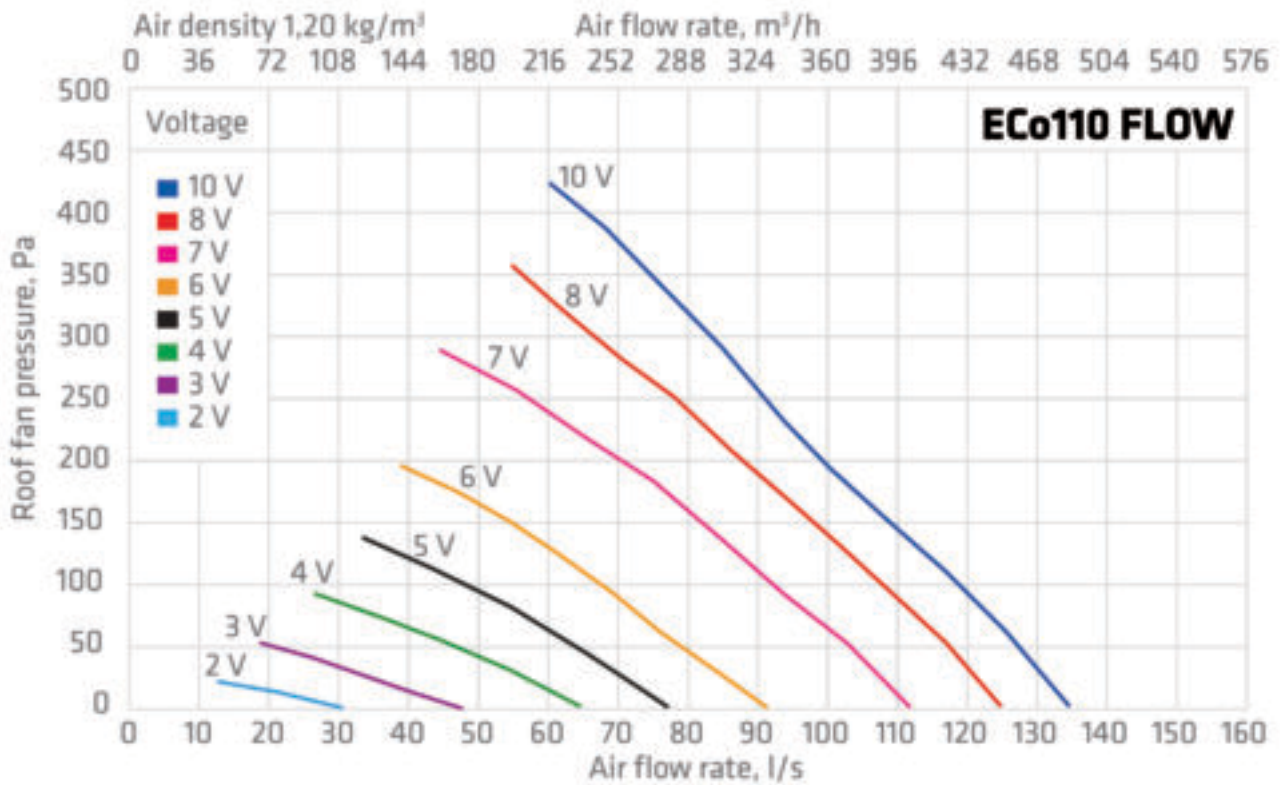

ECO110P/700 FLOW

Vilpe Oy Ab

Kauppatie 9, FI-65610 Mustasaari
Telephone +358 20 123 3200

24.07.2020

Sales & Technical Support | FI +358 20 123 3233 | EN +358 20 123 3222 | RU +358 20 123 3290 | SE +46 70 511 2020 | PL +48 71 740 2623
myynti@sktuote.fi | sales@sktuote.fi

FI: Pidätämme oikeuden muutoksiin ilman ennakkoilmoitusta.
SE: Vi reserverar oss för eventuella ändringar och fel i produktinformationen.
EN: We reserve the right to change these terms and conditions at any time.

RU: Мы оставляем за собой право на внесение изменений без предварительного уведомления.
PL: Zachowujemy prawo do zmian bez wcześniejszej informacji.
DE: Technische Änderungen behalten wir uns ohne vorherige Ankündigung vor.