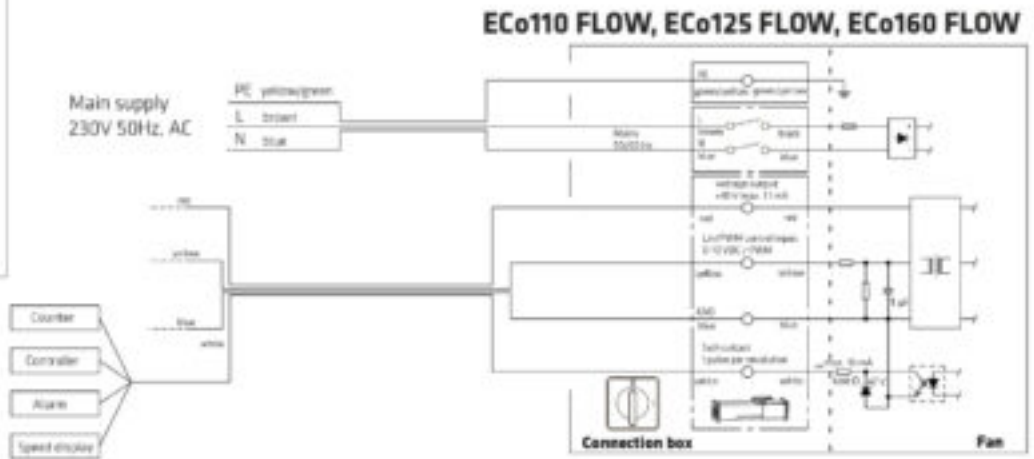

ECO110P/700 FLOW

Speed Controller

Vilpe Oy Ab

Kauppatie 9, FI-65610 Mustasaari
Telephone +358 20 123 3200

24.07.2020

Sales & Technical Support | FI +358 20 123 3233 | EN +358 20 123 3222 | RU +358 20 123 3290 | SE +46 70 511 2020 | PL +48 71 740 2623
myynti@sktuote.fi | sales@sktuote.fi

FI: Pidätämme oikeuden muutoksiin ilman ennakkoilmoitusta.
SE: Vi reserverar oss för eventuella ändringar och fel i produktinformationen.
EN: We reserve the right to change these terms and conditions at any time.

RU: Мы оставляем за собой право на внесение изменений без предварительного уведомления.
PL: Zachowujemy prawo do zmian bez wcześniejszej informacji.
DE: Technische Änderungen behalten wir uns ohne vorherige Ankündigung vor.